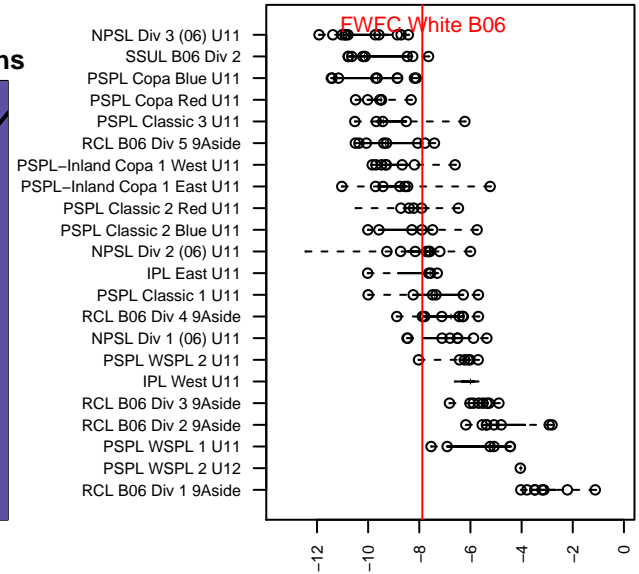

FWFC White B06

Federal Way FC
 Federal Way, WA
 B06 total strength=503
 attack=0.46 defense=0.28
 fall league = RCL B06 Div 4 9Aside
 spr league = Win RCL B06 Div 5

alt names used:
 FWFC B06 White
 FWFC B06 White (B)
 FWFC B06 White
 FWFC B06 White (B)
 FWFC B06 White (B)

Venues played:
 2016 Seattle United Cup BU11 Gold
 2016 Blast Off B2006 B
 2016 RCL B06 Div 4 9Aside
 2016 Win RCL B06 Div 5
 2016 WYS Presidents Cup B06 Division 3

FWFC White B06
 Dots are actual minus expected GF (blue circles) and GA (red triangles).
 Blue line is smoothed change in attack strength. Red is smoothed change in defense strength.

**attack and defense variance (black dot)
relative to other teams
and top 10 in region**

**attack and defense rating
relative to others at age
and all opponents in last 13 months**

Performance relative to 13 month average