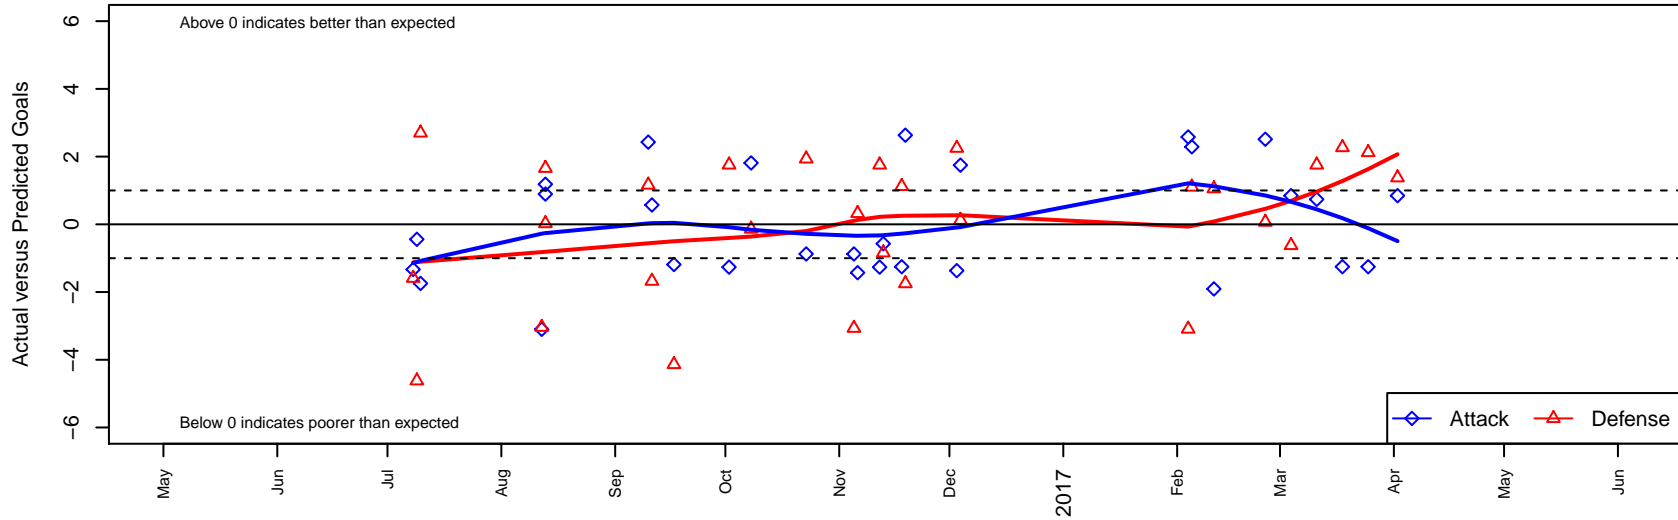

FWFC White B06

Federal Way FC
 Federal Way, WA
 B06 total strength=503
 attack=0.46 defense=0.28
 fall league = RCL B06 Div 4 9Aside
 spr league = Win RCL B06 Div 5

alt names used:
 FWFC B06 White
 FWFC B06 White (B)
 FWFC B06 White
 FWFC B06 White (B)
 FWFC B06 White (B)

Venues played:
 2016 Seattle United Cup BU11 Gold
 2016 Blast Off B2006 B
 2016 RCL B06 Div 4 9Aside
 2016 Win RCL B06 Div 5
 2016 WYS Presidents Cup B06 Division 3

FWFC White B06
 Dots are actual minus expected GF (blue circles) and GA (red triangles).
 Blue line is smoothed change in attack strength. Red is smoothed change in defense strength.

**attack and defense variance (black dot)
relative to other teams
and top 10 in region**

**attack and defense rating
relative to others at age
and all opponents in last 13 months**

Performance relative to 13 month average